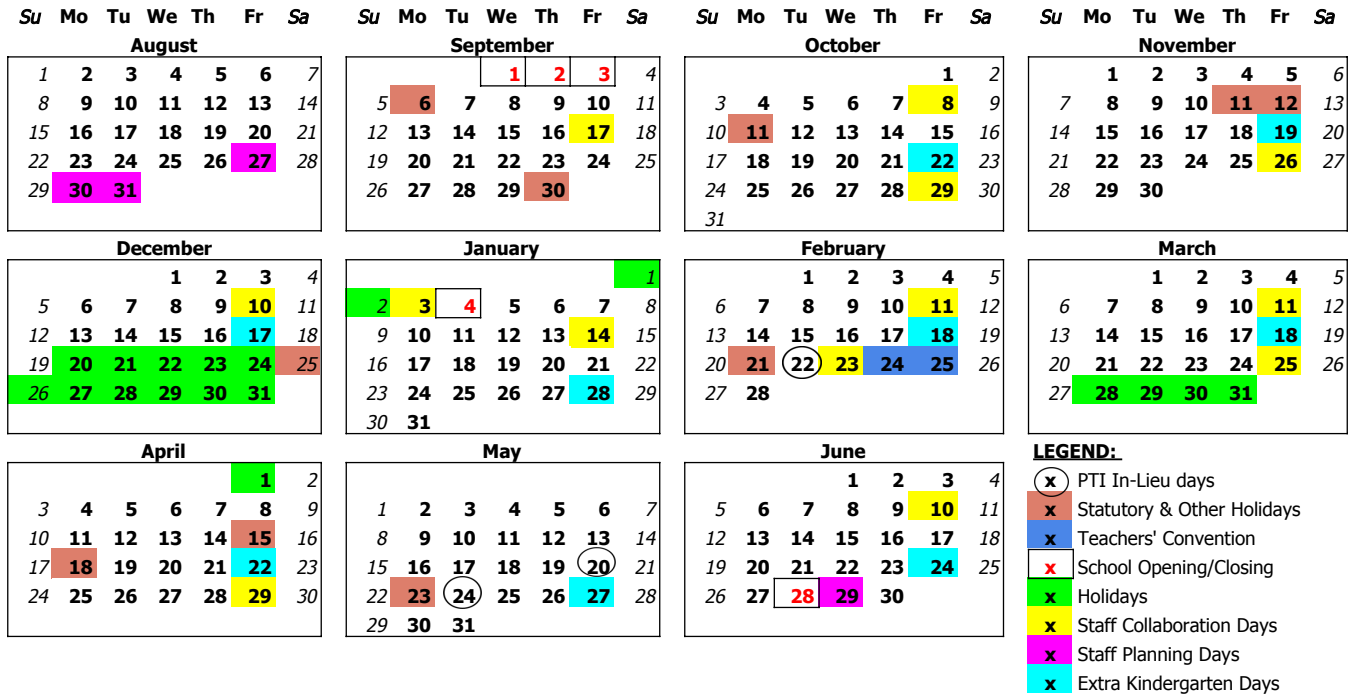

WOLF CREEK PUBLIC SCHOOLS
2021 - 2022 School Year
MECCA GLEN DIFFERENTIATED CALENDAR

12/17/2020
APPROVED

			Staff	Students
August	Aug. 27, 30, 31	Staff Planning Days	3	0
September	Sept. 1	Students' First Day (Last Names A-L)		
	Sept 2	Students' First Day (Last Names M-Z)		
	Sept 3	Students' First Day (All students)		
	Sept. 6	Labour Day Holiday		
	Sept. 17	Staff Collaboration Day	21	20
October	Oct. 11	Thanksgiving Day Holiday		
	Oct. 8 & 29	Staff Collaboration Day	20	18
November	Nov. 11	Remembrance Day		
	Nov. 12	Day off for students and staff		
	Nov. 26	Staff Collaboration Day	20	19
December	Dec. 10	Staff Collaboration Day		
	Dec. 20	Christmas Holidays (Dec 20 - Jan 2 inclusive)	13	12
January	Jan. 3	Staff Collaboration Day		
	Jan. 4	First day back after Holiday Break		
	Jan. 14	Staff Collaboration Day		
	Jan. :31	Conclusion of First Semester	21	18
Semester One Total			98	87
February	Feb. :1	Commencement of Second Semester		
	Feb. :11	Staff Collaboration Day		
	Feb. :21	Family Day Holiday		
	Feb. :22	Staff Earned Day Off (In-Lieu for Parent-Teacher Interviews)		
	Feb. :23	Staff Collaboration Day		
	Feb. 24-25	Teacher's Convention	19	14
March	Mar. :11 & 25	Staff Collaboration Day		
	Mar. 28	Spring Break (March 28 to April 1 inclusive)	19	17
April	Apr. 15	Good Friday		
	Apr. 18	Easter Monday		
	Apr. 29	Staff Collaboration Day	18	17
May	May :20	Staff Earned Day Off (In-Lieu for Parent-Teacher Interviews)		
	May 23	Victoria Day Holiday		
	May 24	Staff Earned Day Off (In-Lieu for Parent-Teacher Interviews)	20	19
June	Jun. 10	Staff Collaboration Day		
	Jun. 28	Students' Last Day (Conclusion of Second Semester)		
	Jun. 29	Teacher Evaluation Day (final staff day)	21	19
Semester Two Total			97	86
Year Total			195	173